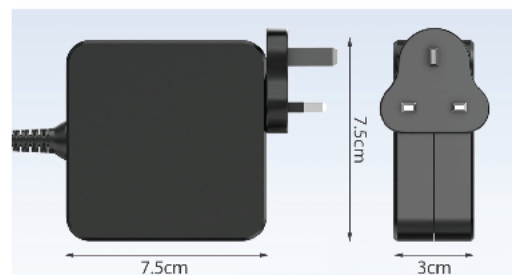

65W USB TYPE C ADAPTER

Model: HG60B20003250

Made in China

Highlights

- Powerful
65W USB PD fast charge for most devices
- Easy charging
1.8m built-in bending-resistant cable
- Reliable
Stable power for non-stop productivity
- Durable
Superb built for long-lasting

Product Details

- Input: AC220 VAC~0.7A 50Hz
- Output: 20V 3.25A / 15V 3A / 12V 3A / 9V 2A / 5V 2A /
- Weight: 217g
- Cable Length: 1.75m

All photos for illustrations purposes , upon confirmation will be provide most dated or actual sample to be provided.